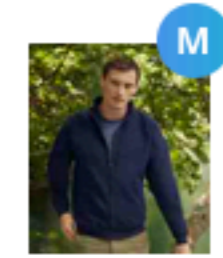

SS79 (621160)

Fruit of the Loom Premium Lady Fit Sweat Jacket

[Sign in to view prices](#)

[Compare](#) [Share](#)

Sizes: **XS - XXL**
Material: **70% cotton/30% polyester.**
Weight: **White and Heather Grey 260 gsm, Cols 280 gsm**

Also available in

SSE92

SS92B

SS92

- Raglan sleeves.
- Ladies fit.
- Full length covered metal zip.
- Taped neck.

[See more](#) ▾